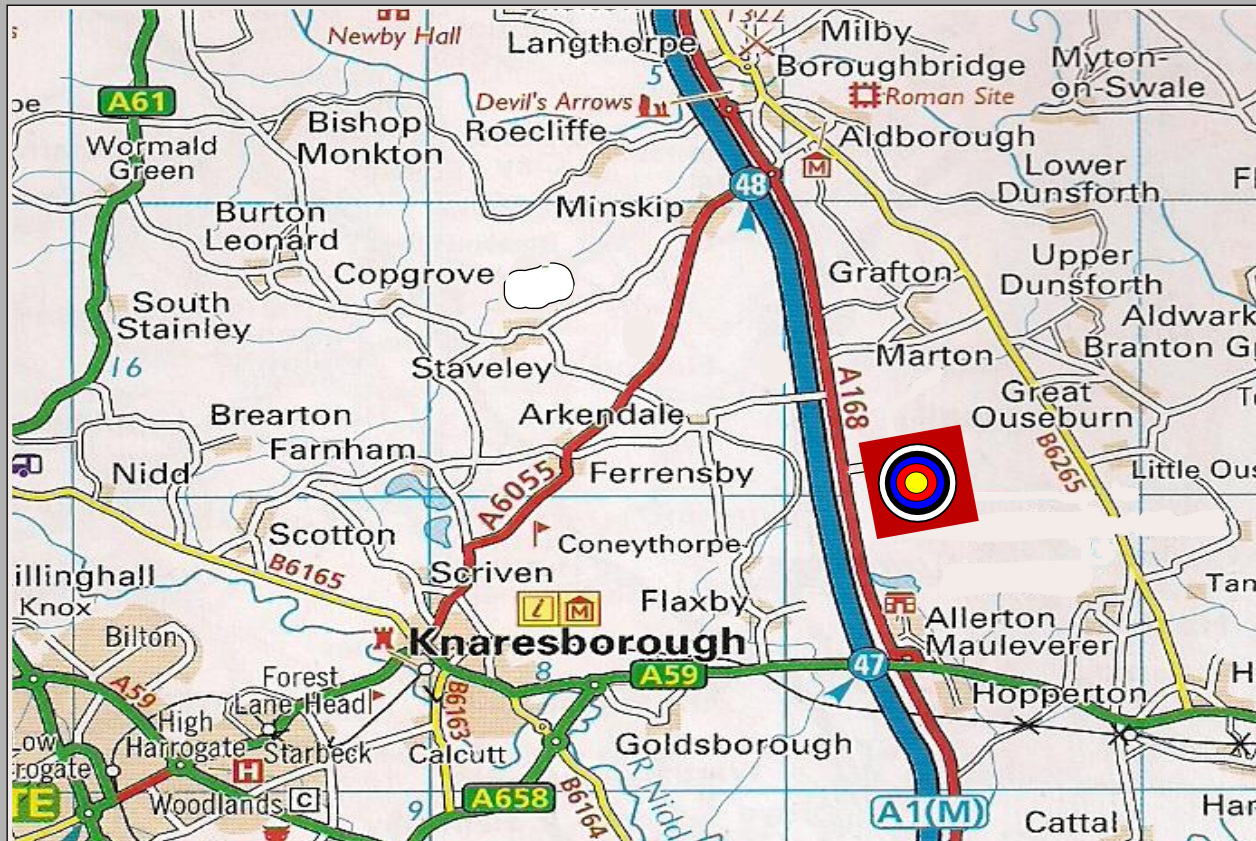

Finding Allerton Park

Allerton Park
KNARESBOROUGH
North Yorkshire. HG5 0SE.

Please note: Entry to the venue is from the A168 which runs alongside the A1(M) between junctions 47 and 48. There is no access to the venue via the A59. All traffic must use the A168 entrance.